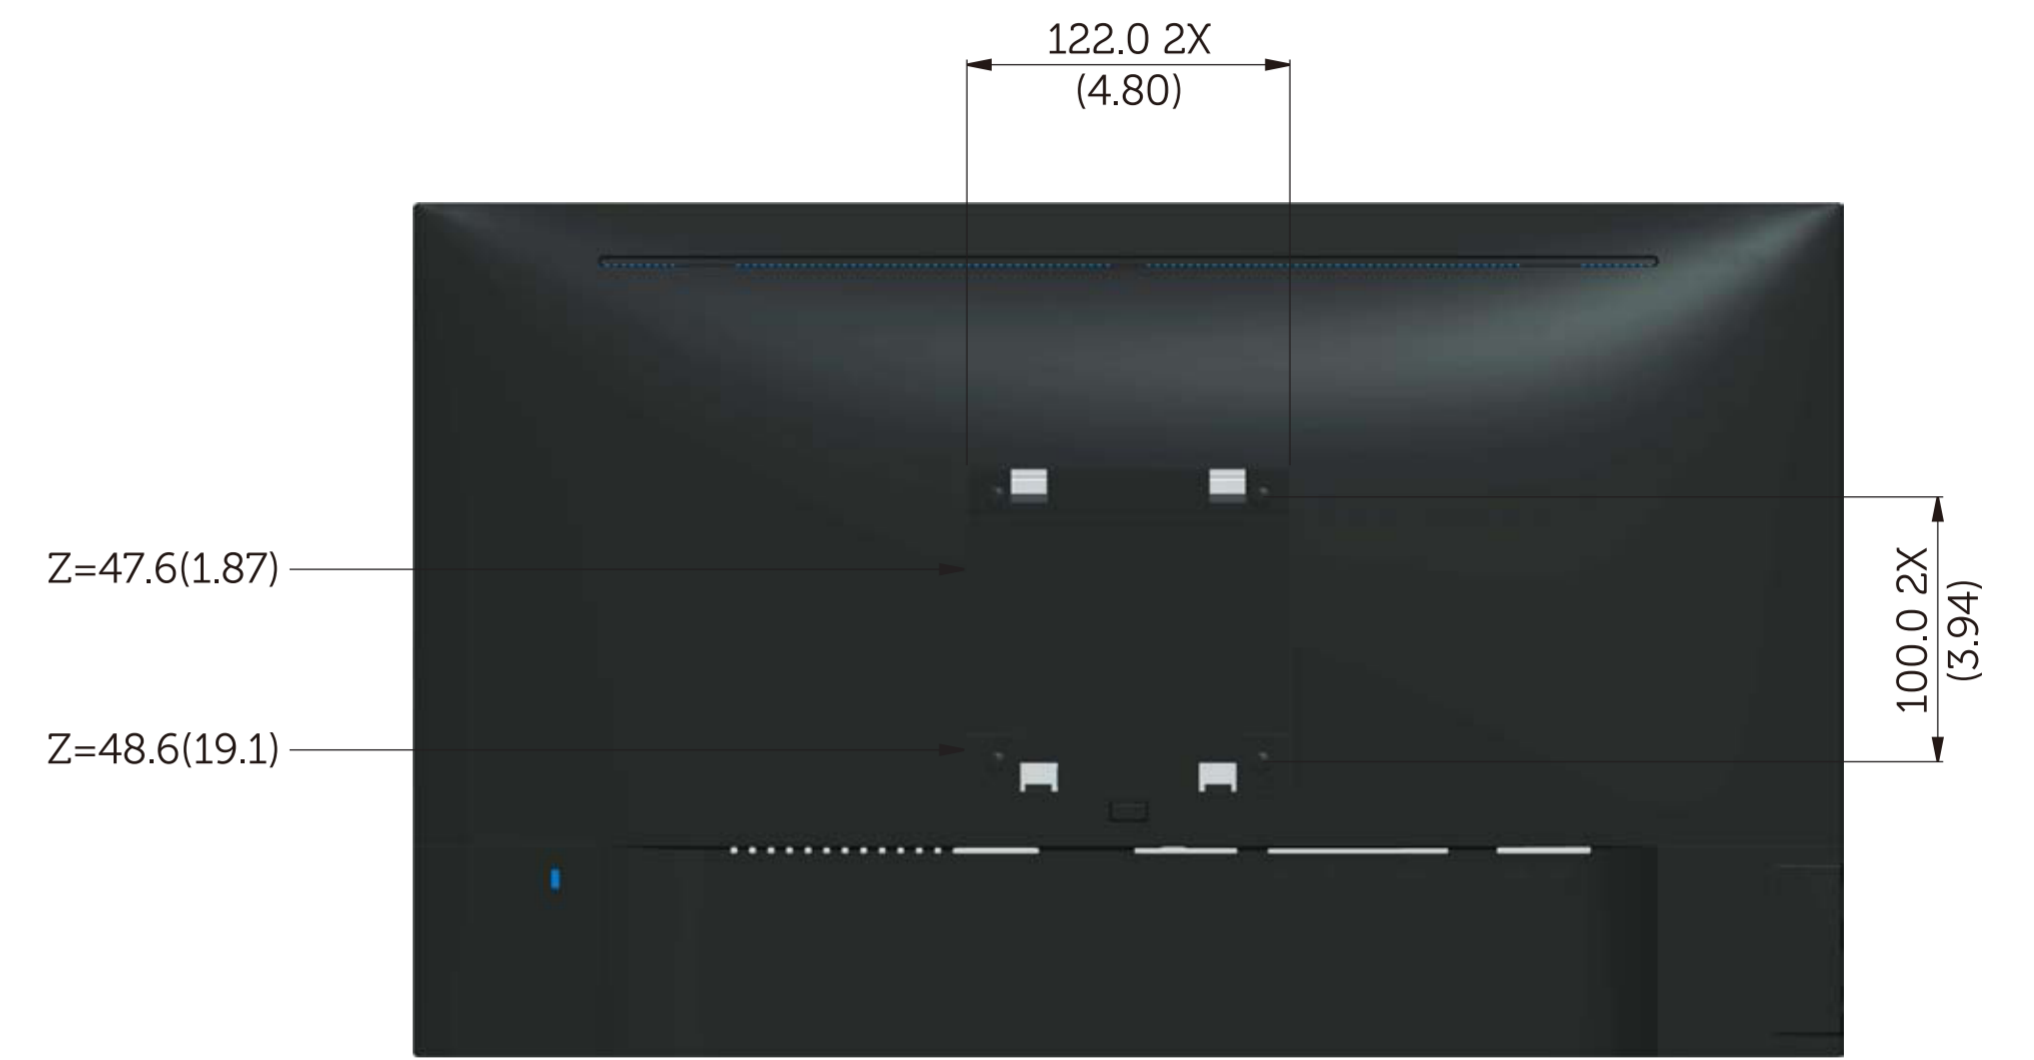

S2417DG Outline Dimension

Norminal Dimension
Unit: mm(inch)

Back View of Monitor without stand